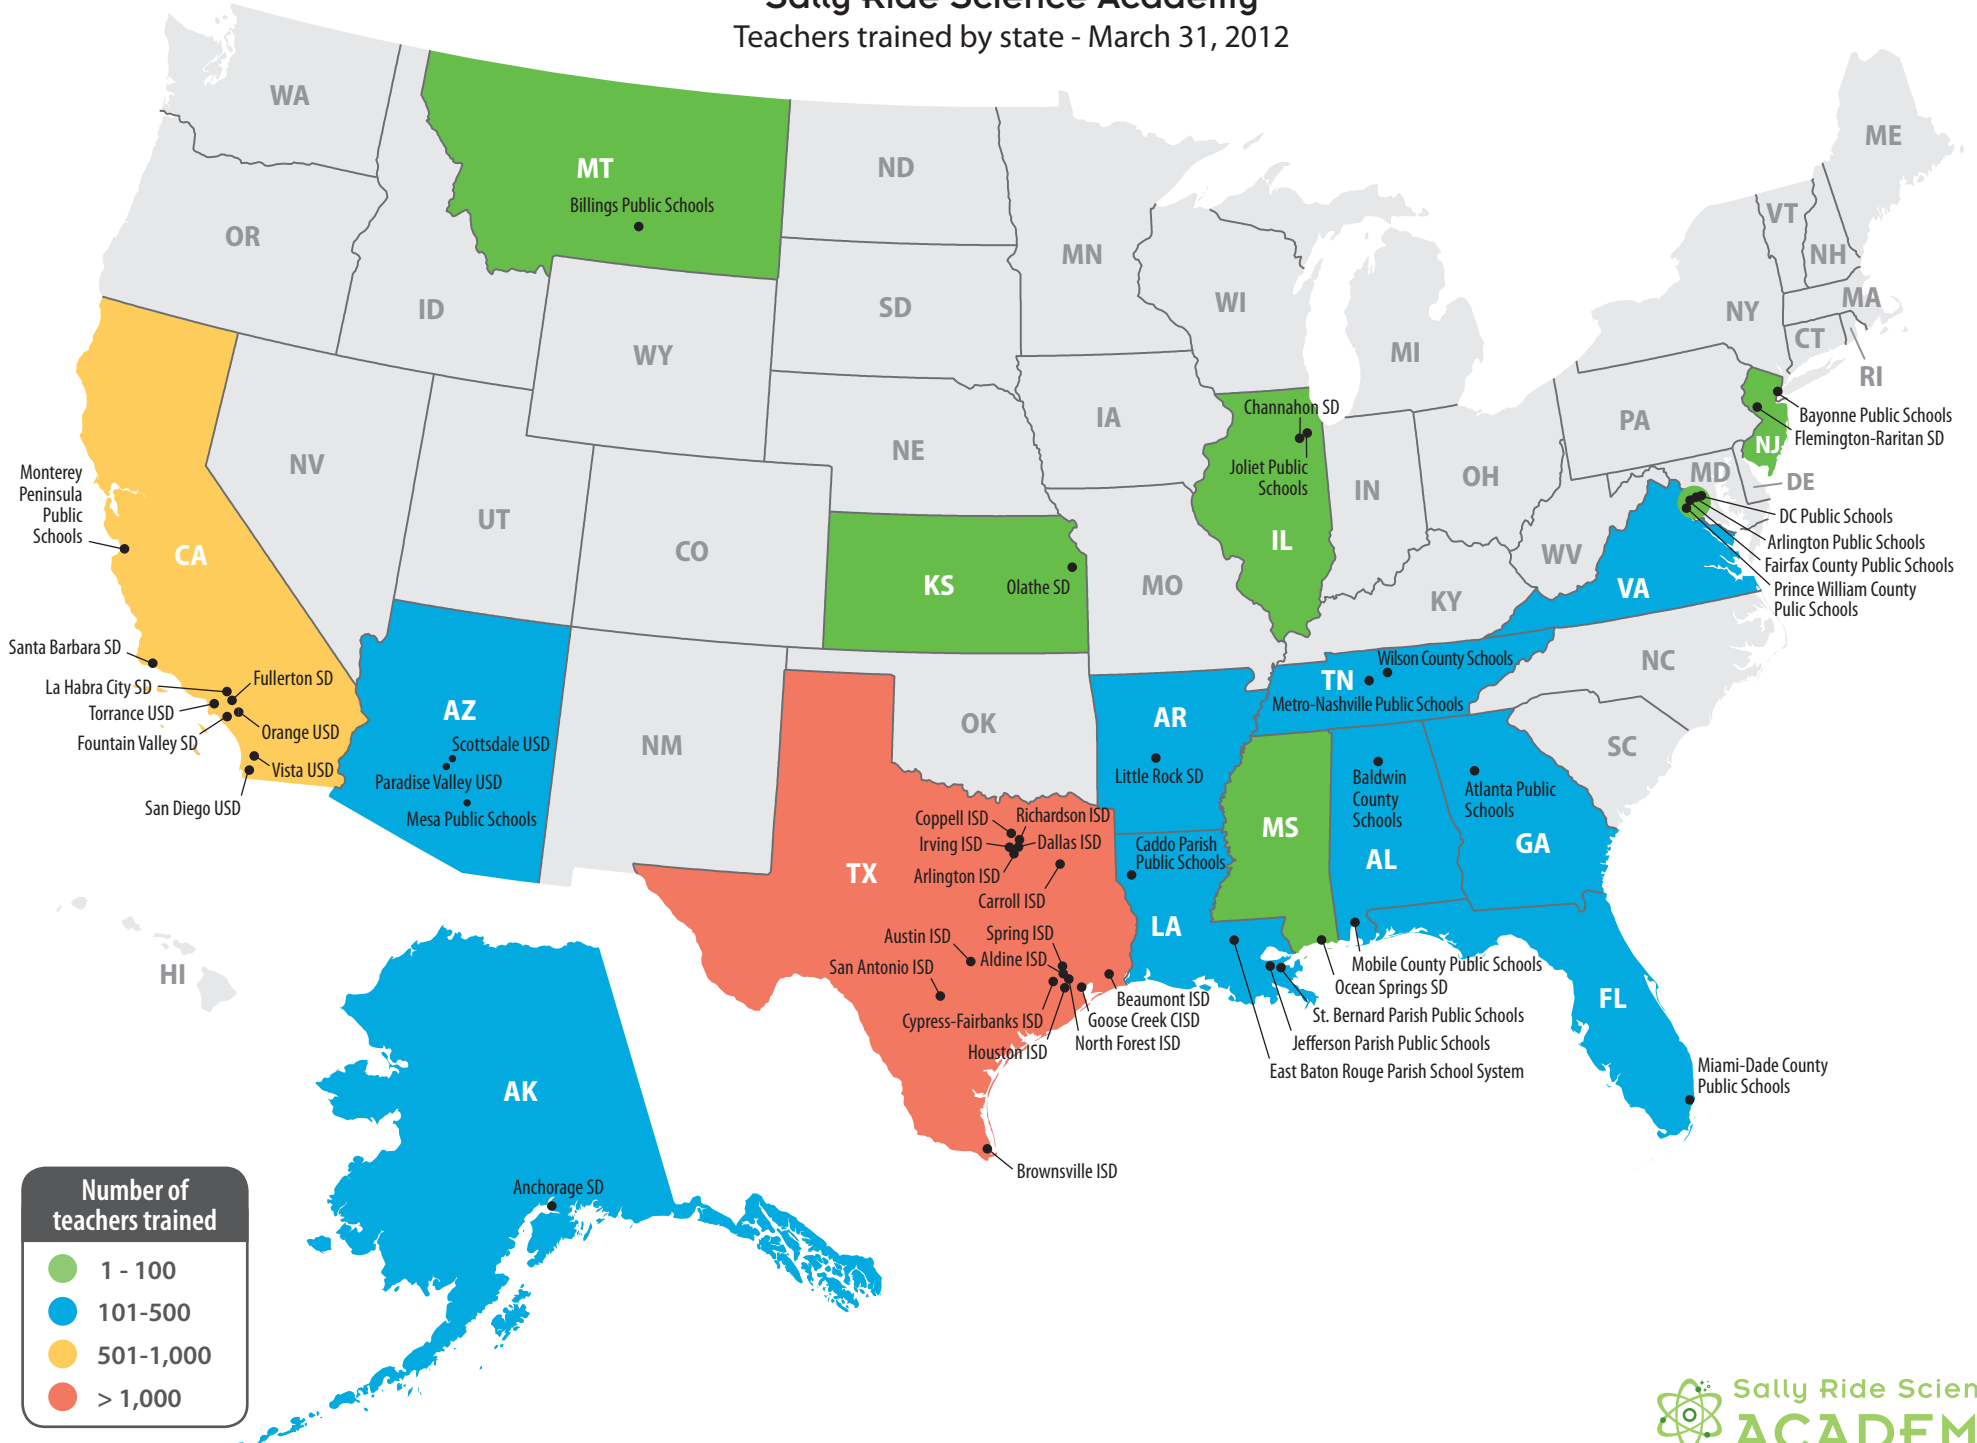

# Sally Ride Science Academy

## Teachers trained by state - March 31, 2012

Total teachers trained = 5,485